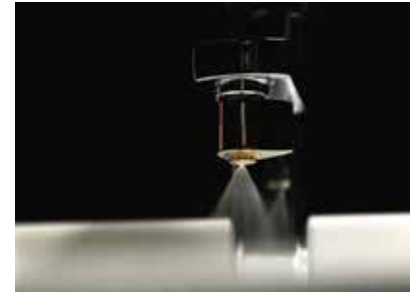

Aabshar Dual Mode

**Saves Upto
98% Water**

**Dual
Modes**

**40 Sec
Installation**

**1 Year
Warranty**

**200ml/min to
1.32 L/min**

**Flow Span
Adjustment**

**After Sale
Services**

**Payback in
16 Weeks**

**Mist Mode
98%
Saving**